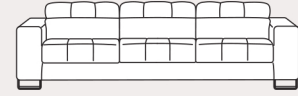

Tablet

Poltrona
Armchair
→ 115 cm

Divano 2 posti grande
Large 2 seater sofa
→ 180 cm

Divano 3 posti piccolo
Small 3 seater sofa
→ 200 cm

Divano 3 posti grande
Large 3 seater sofa
→ 245 cm

Laterale 1 posto dx-sx
1 seat side unit r-l
→ 100 cm

Laterale 2 posti grande dx-sx
Large 2 seater side unit r-l
→ 155 cm

Laterale 3 posti piccolo dx-sx
Small 3 seater side unit r-l
→ 175 cm

Laterale 3 posti grande dx-sx
Large 3 seater side unit r-l
→ 220 cm

Angolo chiuso
Closed corner
→ 110 x 110 cm

Pouff rettangolare
Rectangular ottoman
→ 75 x 55 x h 43 cm

Dormeuse dx-sx
Dormeuse r-l
→ 108 x 235 cm

Penisola dx-sx
Peninsula r-l
→ 100 x 165 cm