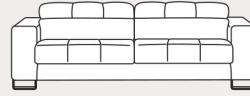

Tablet

Poltrona
Armchair
→ 115 cm

Divano 2 posti grande
Large 2 seater sofa
→ 180 cm

Divano 3 posti piccolo
Small 3 seater sofa
→ 200 cm

Divano 3 posti grande
Large 3 seater sofa
→ 245 cm

Laterale 1 posto dx-sx
1 seat side unit r-l
→ 100 cm

Laterale 2 posti grande dx-sx
Large 2 seater side unit r-l
→ 155 cm

Laterale 3 posti piccolo dx-sx
Small 3 seater side unit r-l
→ 175 cm

Laterale 3 posti grande dx-sx
Large 3 seater side unit r-l
→ 220 cm

Angolo chiuso
Closed corner
→ 110 x 110 cm

Pouff rettangolare
Rectangular ottoman
→ 75 x 55 x h 43 cm

Dormeuse dx-sx
Dormeuse r-l
→ 108 x 235 cm

Penisola dx-sx
Peninsula r-l
→ 100 x 165 cm