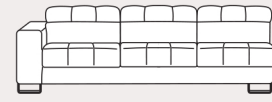

Tablet

Poltrona
Armchair
→ 115 cm

Divano 2 posti grande
Large 2 seater sofa
→ 180 cm

Divano 3 posti piccolo
Small 3 seater sofa
→ 200 cm

Divano 3 posti grande
Large 3 seater sofa
→ 245 cm

Laterale 1 posto dx-sx
1 seat side unit r-l
→ 100 cm

Laterale 2 posti grande dx-sx
Large 2 seater side unit r-l
→ 155 cm

Laterale 3 posti piccolo dx-sx
Small 3 seater side unit r-l
→ 175 cm

Laterale 3 posti grande dx-sx
Large 3 seater side unit r-l
→ 220 cm

Angolo chiuso
Closed corner
→ 110 x 110 cm

Pouff rettangolare
Rectangular ottoman
→ 75 x 55 x h 43 cm

Dormeuse dx-sx
Dormeuse r-l
→ 108 x 235 cm

Penisola dx-sx
Peninsula r-l
→ 100 x 165 cm