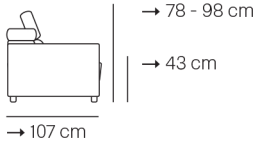

Tablet

Poltrona
Armchair
→ 115 cm

Divano 2 posti grande
Large 2 seater sofa
→ 180 cm

Divano 3 posti piccolo
Small 3 seater sofa
→ 200 cm

Divano 3 posti grande
Large 3 seater sofa
→ 245 cm

Laterale 1 posto dx-sx
1 seat side unit r-l
→ 100 cm

Laterale 2 posti grande dx-sx
Large 2 seater side unit r-l
→ 155 cm

Laterale 3 posti piccolo dx-sx
Small 3 seater side unit r-l
→ 175 cm

Laterale 3 posti grande dx-sx
Large 3 seater side unit r-l
→ 220 cm

Angolo chiuso
Closed corner
→ 110 x 110 cm

Pouff rettangolare
Rectangular ottoman
→ 75 x 55 x h 43 cm

Dormeuse dx-sx
Dormeuse r-l
→ 108 x 235 cm

Penisola dx-sx
Peninsula r-l
→ 100 x 165 cm